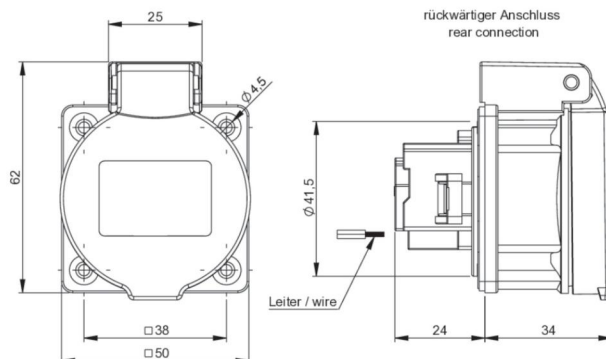

article#	<b>1313-0bc</b>
article description	<b>Safety socket swiss standard T13 10A IP55 (blue)</b>
description long	safety socket IP55 swiss version T13 10A with shutter housing material: PA6, color: black (hinged lid: blue), flange 50x50mm nickel-plated screw contacts, rear connection IP rating: IP55
GTIN (EAN)	9003399531774
country of origin	CN
customs number	85366990
net weight	0.058 kg
packaging quantity	100
minimum order quantity	100

ETIM 9.0	EC001325
Model	Other
Material	Plastic
Flange size	50x50 mm
With hinged lid	True
Degree of protection (IP)	IP55
Insert direction	Straight
Connection system	Screwed terminal
Colour	Black
Number of poles	3
Nominal current	10 A
Nominal voltage	250 V

wire flexible	0,75-2,5 mm <sup>2</sup>
wire solid	1-2,5 mm <sup>2</sup>
contact screws	50 Ncm
stripping length	9-11 mm

<https://www.pcelectric.at/shop/en/?func=detail&artnr=1313-0bc>