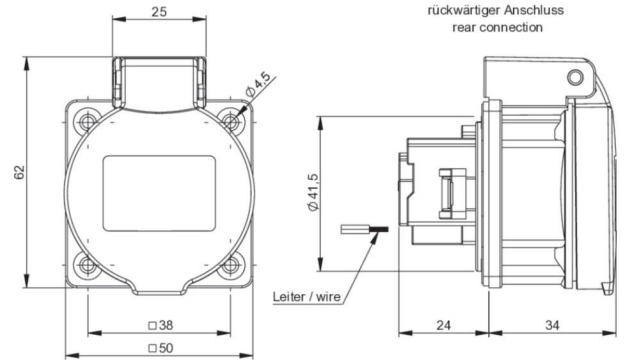

article#	1323-0bc
article description	Safety socket swiss standard T23 16A IP55 (blue)
description long	safety socket IP55 swiss version T23 16A with shutter housing material: PA6, color: black (hinged lid: blue), flange 50x50mm nickel-plated screw contacts, rear connection IP rating: IP55
GTIN (EAN)	9003399531798
country of origin	CN
customs number	85366990
net weight	0.058 kg
packaging quantity	100
minimum order quantity	100

ETIM 9.0	EC001325
Model	Other
Material	Plastic
Flange size	50x50 mm
With hinged lid	True
Degree of protection (IP)	IP55
Insert direction	Straight
Connection system	Screwed terminal
Colour	Black
Number of poles	3
Nominal current	16 A
Nominal voltage	250 V

wire flexible	0,75-2,5 mm ²
wire solid	1,5-2x2,5 mm ²
contact screws	50 Ncm
stripping length	9-11 mm

<https://www.pcelectric.at/shop/en/?func=detail&artnr=1323-0bc>